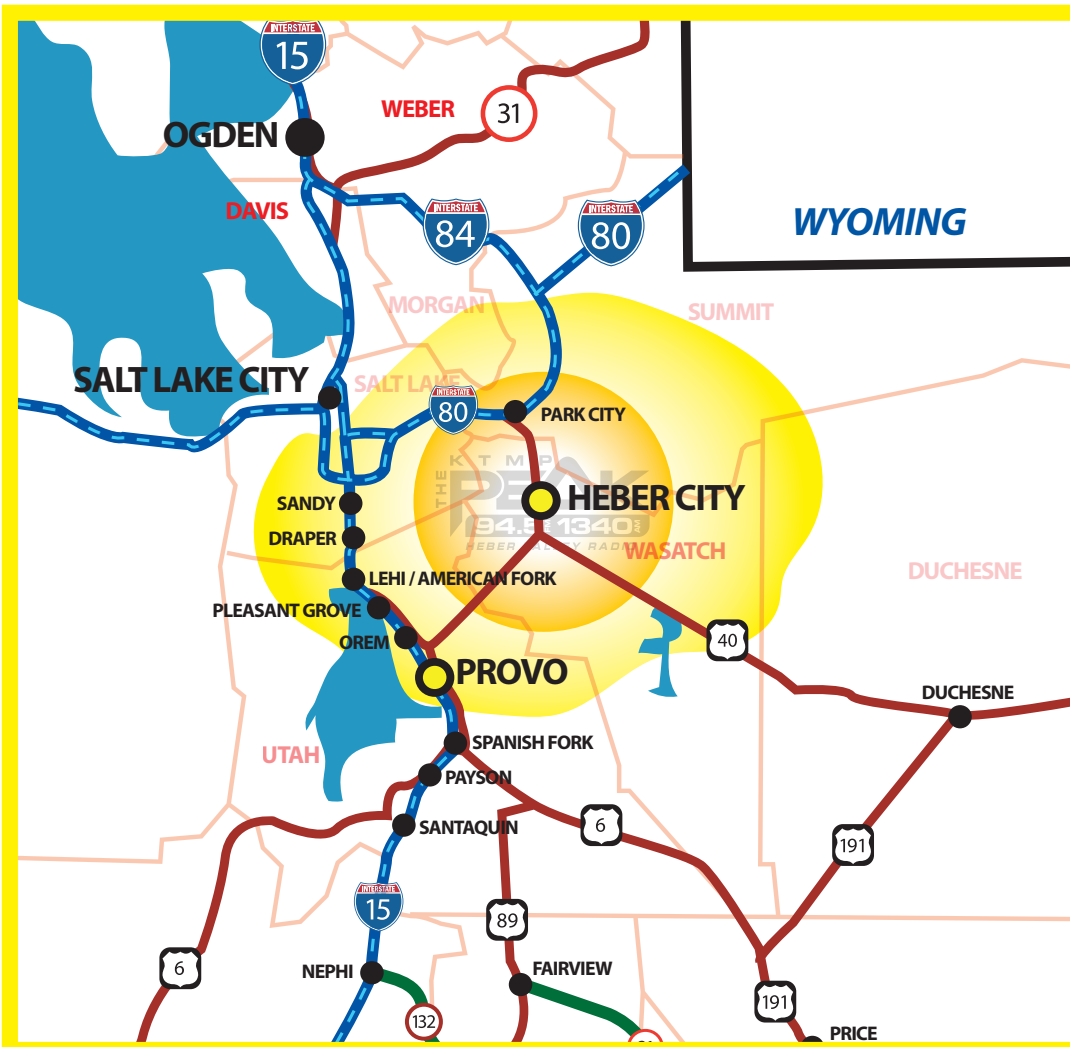

### Demographics:

Men & Women aged 20-64

### Facilities:

KTMP, 1340 AM & 94.5 FM serves all of the Heber Valley with a population of over 32,000 people with an average household income of over \$75,000 per year.

### Geographical Coverage Map:

■ KTMP - 94.5 FM ■ KTMP - 1340 AM